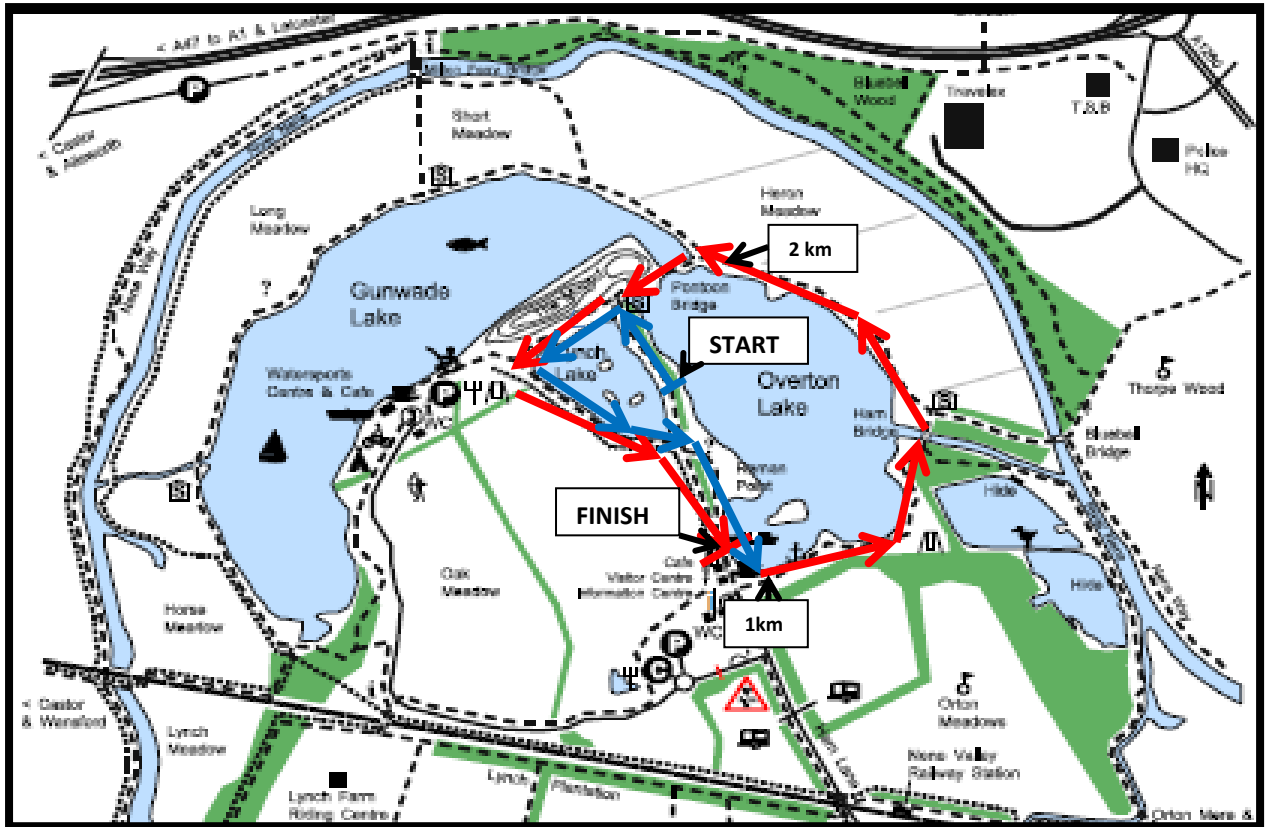

NENE VALLEY HARRIERS 3K Route Map

1 Lap of the Blue Circuit and 1 Lap of the Red Circuit