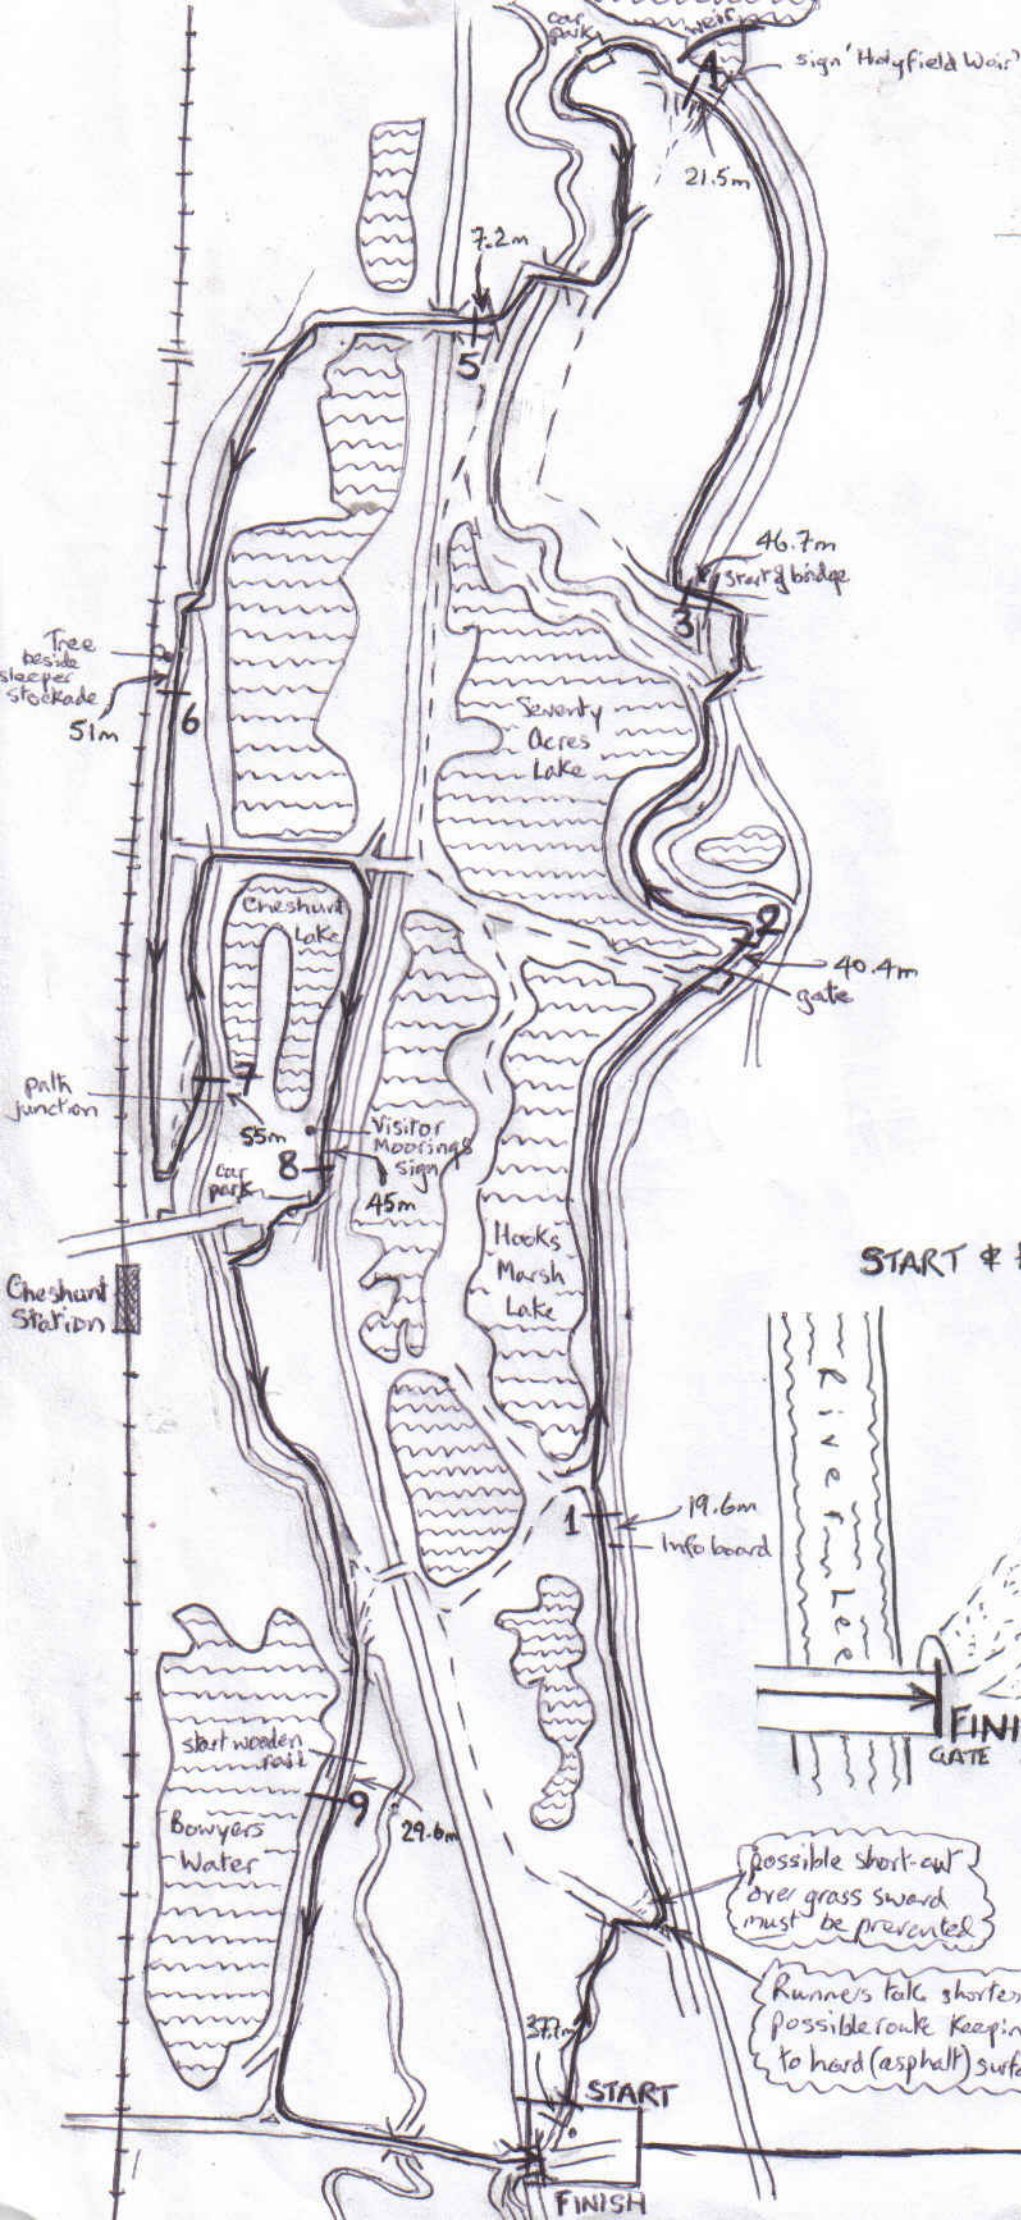

LEE VALLEY 10km

Cheshunt, Herts
9 July 2006

START & FINISH DETAIL

possible short-cut
over grass sward
must be prevented

Runners take shortest
possible route keeping
to hard (asphalt) surface