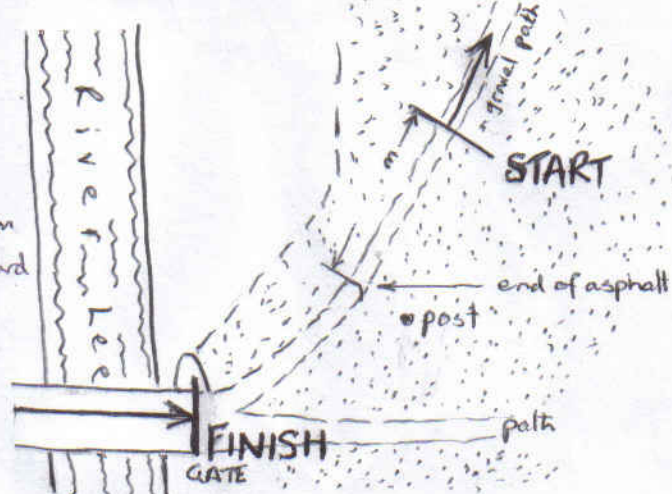

LEE VALLEY 10km

Cheshunt, Herts
9 July 2006

START & FINISH DETAIL

possible short-cut
over grass sward
must be prevented

Runners take shortest
possible route keeping
to hard (asphalt) surface